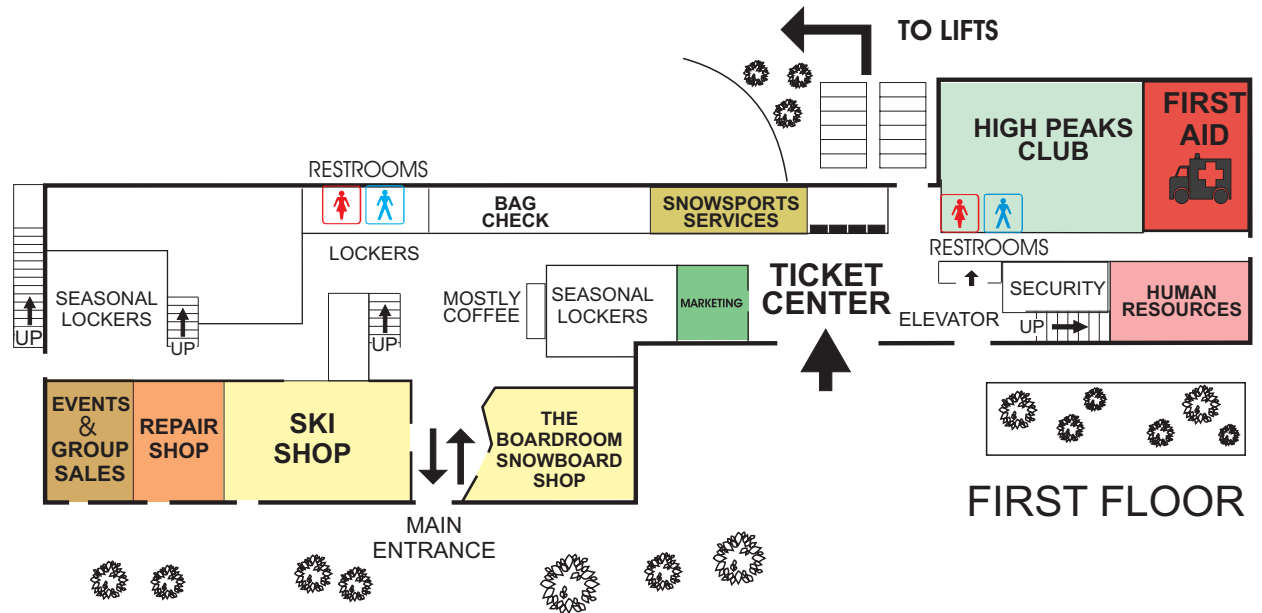

SECOND FLOOR

FIRST FLOOR