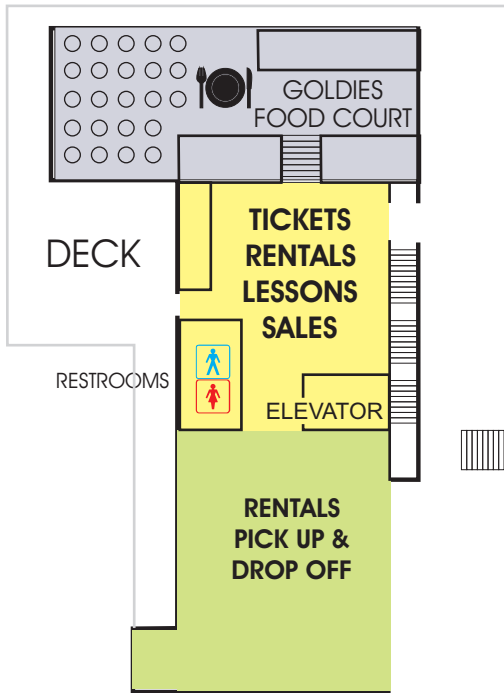

SHUTTLE PICKUP (P) \$

SHUTTLE RUN

SHUTTLE RUN

ETHEL'S COURT

SHUTTLE RUN

KAATSKILL FLYER

TO TOP OF MOUNTAIN:
SUMMIT LODGE
SCOTTIE'S FOODS
BATHROOMS
FIRST AID
WEDDINGS

6 PACK

B LIFT

D LIFT

Liftside Condos

SHUTTLE PICKUP

SHUTTLE RUN

Parking (P)

SKI BOWL RD.

RIVERSIDE DRIVE

BRIDGE

Parking (P)

SCHOHARIE CREEK

ROUTE 23A

THE LEARNING CENTER

SECOND FLOOR

SLOPESIDE

BASE LODGE

SECOND FLOOR

FIRST FLOOR

FIRST FLOOR